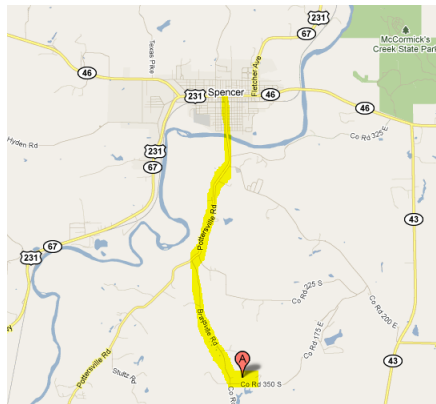

Owen Valley Winery

812.828.0883

www.owenvalleywinery.com

Winery Tasting Room & Vineyard
491 Timber Ridge Road
Spencer Indiana
47460

GPS NOTE: The street address above is new and may not guide you to the winery. You would be best served entering the coordinates into your GPS directly.

N 39° 14.425'
W 086° 45.500'

Central Indiana, Locating Spencer Indiana:

In Spencer, traveling on 231/46 turn South onto Main Street that takes you out of town on 25 East/Pottersville Rd.

Travel out of town, over the White River bridge and up a hill where you will veer right. This road turns into 225 South/Pottersville Rd.

Follow 225 South/Pottersville Rd until you come to Braysville Road.

Turn left on Braysville Road to Timber Ridge Road\350 South

Turn left on Timber Ridge Road/350 South.

Tivoli Theatre Wine Shop
28 North Washington Street
Spencer Indiana
47460

Located in downtown Spencer Indiana.

Inside the Tivoli Theatre.